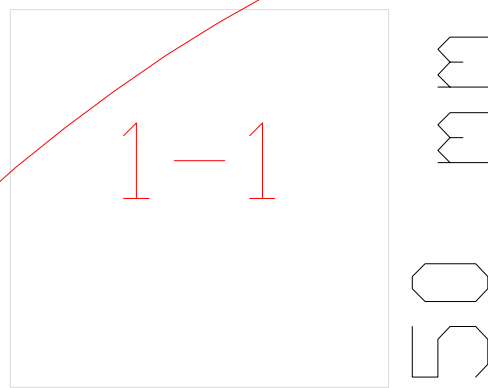

200 mm

TEST PAGE

50 mm

200 mm

1-2

2-1

50  
50

50 mm

2-2

The image features a central white square with a thin grey border containing the text "2-2" in red. This square is overlaid on a complex background of colored lines: a blue line that is straight and diagonal, a green line that is curved and roughly circular, and a red line that is also curved and roughly circular. A small purple arc is visible in the top-left corner. The entire composition is set against a plain white background.